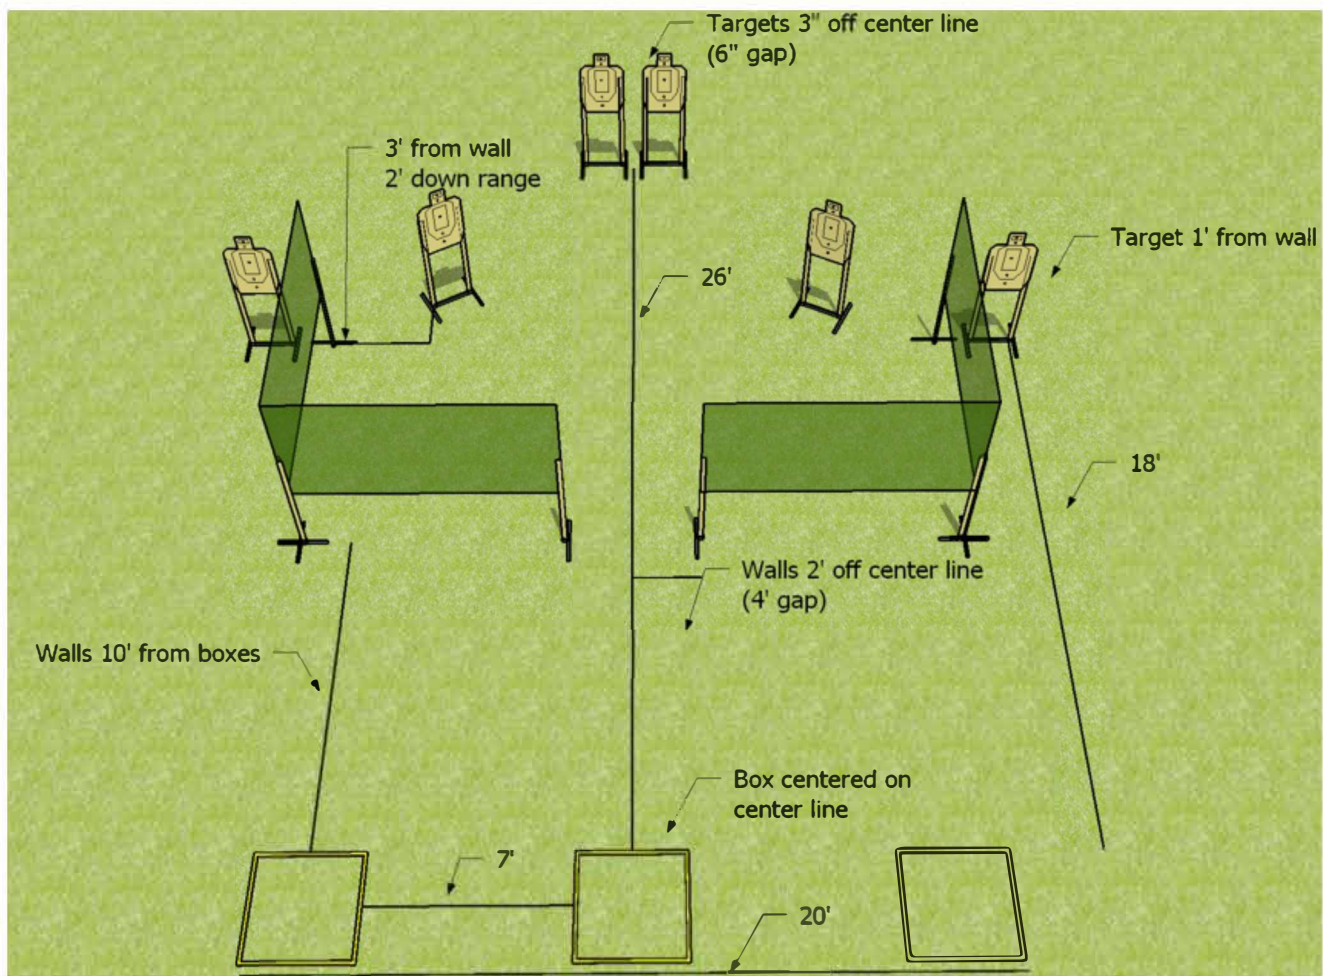

## One Box At A Time

**Scoring:** Virginia Count – Best 4 hits per target for score

**Targets:** 6 USPSA cardboard targets

**Rounds:** 24

**Condition:** Loaded and holstered

**Start Position:** Inside any shooting area.

Handgun loaded and holstered, wrists below belt.

PCC loaded, safety applied, stock touching belt.

### Written Stage Briefing

Start Position: Inside any shooting area. Handgun loaded and holstered, wrists below belt. PCC loaded, safety applied, stock touching belt.

Upon audible start signal from within the shooting areas:  
String 1: Engage each target with one round each, then perform a mandatory reload and re-engage each target with one round each, Strong Hand / Shoulder Only.